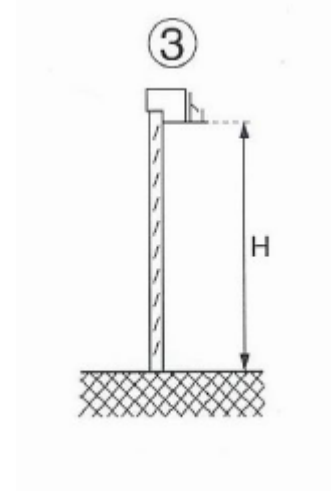

INSTRUCTIONS FOR INSTALLING THE CURTAIN AGAINST INSECT

1. First measure the width of the door

3. Cut the holder to the width of the door

4. Measure the height

2. Cut each piece according the height $H + 50\text{mm}$

5. Install all pieces by hammer

6. Install the curtain against insect to the door frame