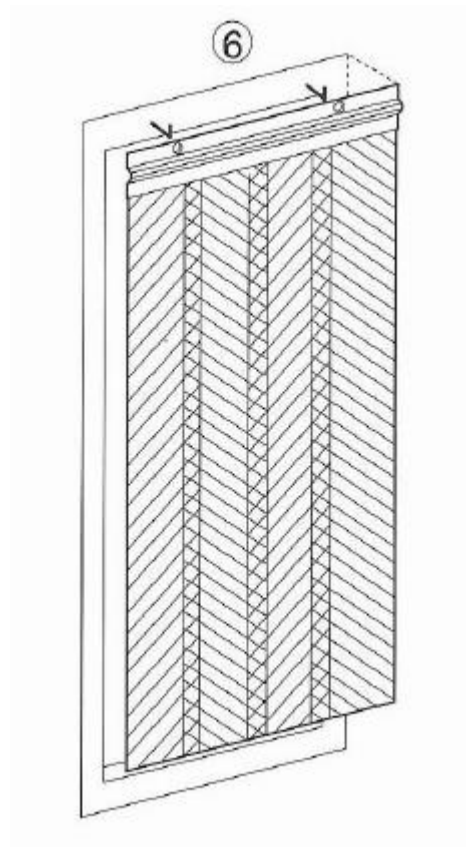

INSTRUCTIONS FOR INSTALLING THE CURTAIN AGAINST INSECT

1. First measure the width of the door

3. Cut the holder to the width of the door

4. Measure the height

2. Cut each piece according the height $H + 50\text{mm}$

5. Install all pieces by hammer

6. Install the curtain against insect to the door frame