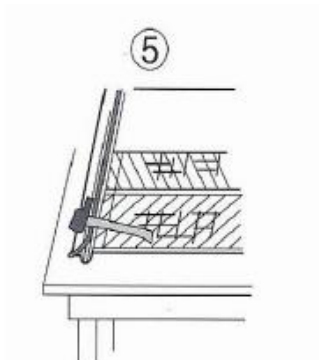

INSTRUCTIONS FOR INSTALLING THE CURTAIN AGAINST INSECT

1. First measure the width of the door

3. Cut the holder to the width of the door

4. Measure the height

2. Cut each piece according the height $H + 50\text{mm}$

5. Install all pieces by hammer

6. Install the curtain against insect to the door frame