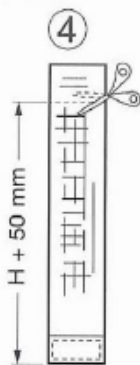

INSTRUCTIONS FOR INSTALLING THE CURTAIN AGAINST INSECT

1. First measure the width of the door

3. Cut the holder to the width of the door

4. Measure the height

2. Cut each piece according the height $H + 50\text{mm}$

5. Install all pieces by hammer

6. Install the curtain against insect to the door frame