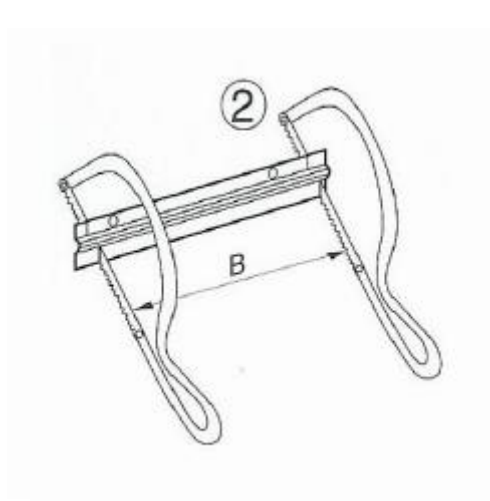

INSTRUCTIONS FOR INSTALLING THE CURTAIN AGAINST INSECT

1. First measure the width of the door

3. Cut the holder to the width of the door

4. Measure the height

2. Cut each piece according the height $H + 50\text{mm}$

5. Install all pieces by hammer

6. Install the curtain against insect to the door frame